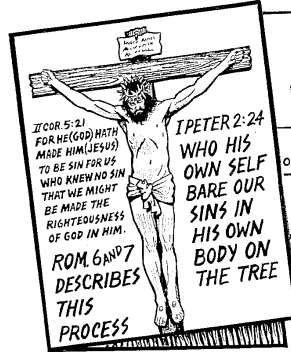

GARDEN of EDEN

THIS IS WHERE ADAM AND MANKIND PICKED UP THE "SIN SPIRIT" OR "SIN NATURE"

**THE GREAT DELUSION-
"I CAN HANDLE MY OWN LIFE" (ADAM)**

**WHAT ADAM RECEIVED WAS THE SPIRIT OF SATAN OR SINFUL NATURE
EPH. 2:3**

THIS IS THE STATUS OF ALL UNBELIEVERS- ADAM GOT THIS "SIN- SPIRIT" OR SINFUL NATURE IN HIM AT THE TREE OF KNOWLEDGE OF GOOD AND EVIL. IT WAS PASSED ON TO US.

THE ONLY SOLUTION FOR US IS TO BE PUT TO DEATH.- THIS IS THE ONLY WAY TO GET THIS SINFUL NATURE OUT OF US.

THIS IS THE PLACE WHERE A CHRISTIAN IS PRODUCED

GOD TOOK YOU AND I AS WE CONTAINED THE SIN NATURE - AND PUT US INTO CHRIST ON THE CROSS!

HERE ARE TWO DEAD BODIES!
BEING DEAD, THERE IS NO SIN SPIRIT OR SINFUL NATURE IN ME ANY MORE!!